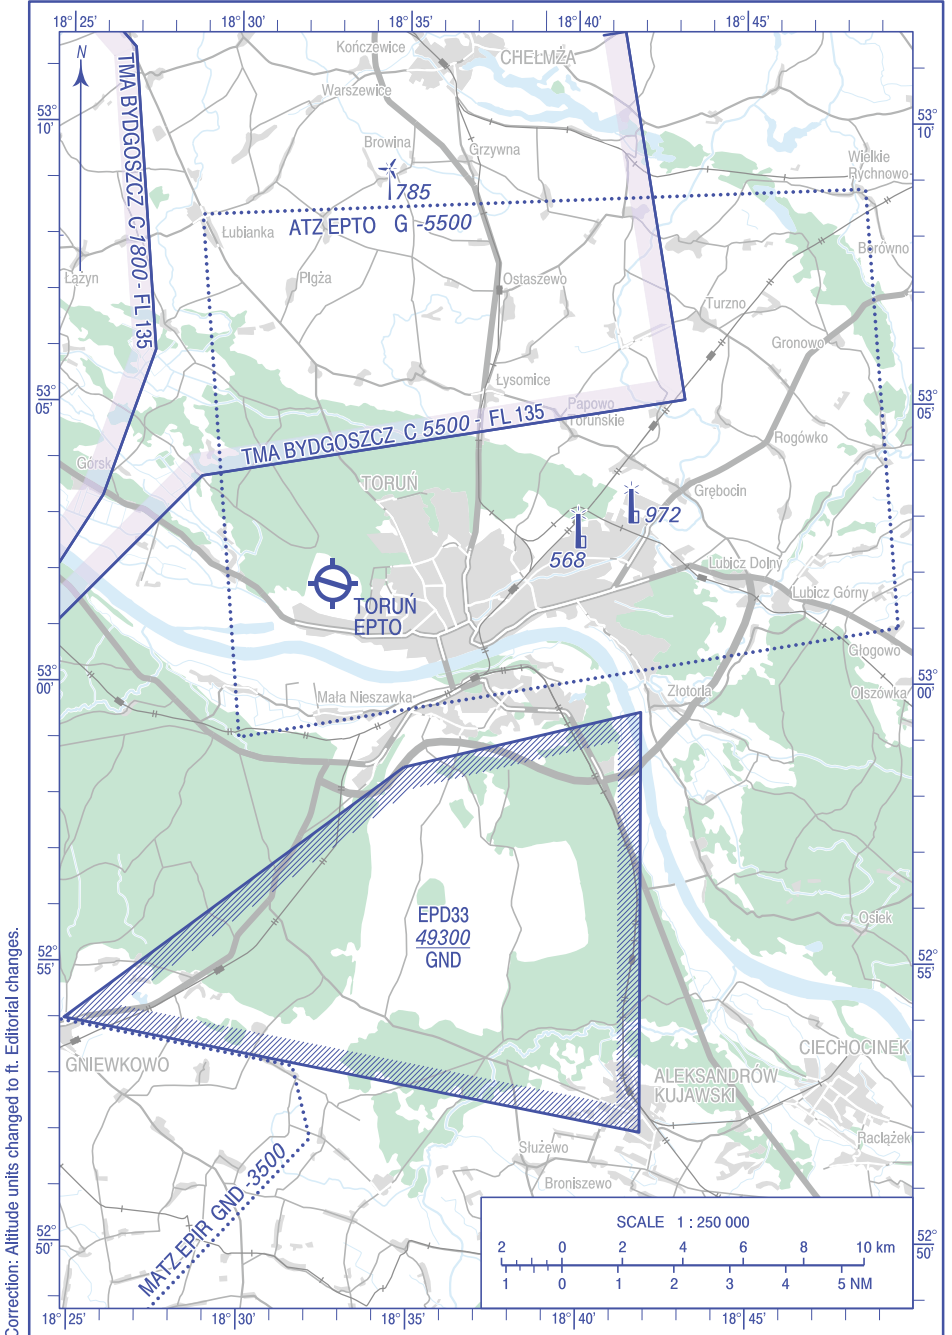

VISUAL
OPERATION
CHART

AD ELEV 164 ft

FIS GDAŃSK INFORMATION 127.150

TORUŃ

Correction: Altitude units changed to ft. Editorial changes.