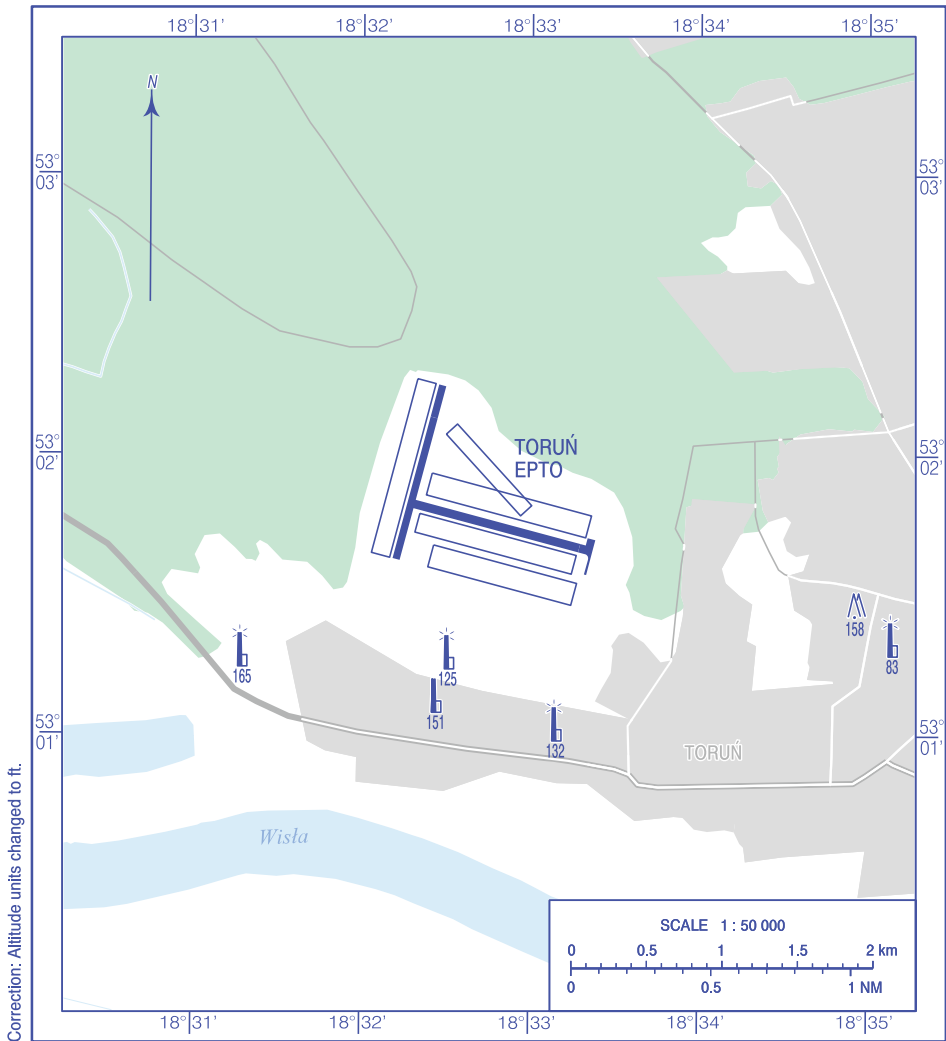

**VISUAL
OPERATION
CHART**

AD ELEV 164 ft

RADIO 122.200

TORUŃ

AERODROME MINIMA				
AIRCRAFT TYPE	DAY		NIGHT	
	CEILING (ft)	VISIBILITY (m)	CEILING (ft)	VISIBILITY (m)
AEROPLANES	500	2 000	1 650	5 000
GLIDERS	1 000	5 000	1 650	5 000
HELICOPTERS	330	1 000	500	2 500